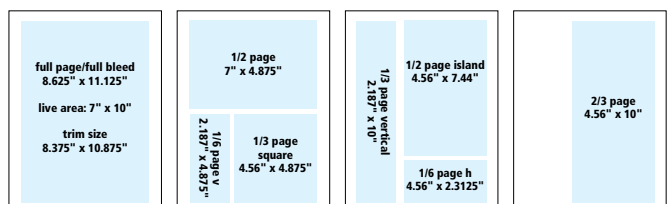

ADVERTISING SIZES AND RATES

Size	Rate
Full Page	$3,005
2/3 Page	$2,340
1/2 Page H or Island	$2,030
1/3 Page V or Sq	$1,575
1/4 Page (4 to a page)	$ 900
1/6 Page H or V	$ 830
1/6 Page Profile	$ 699

Add 15% for any additional guaranteed premium positions.

ADVERTORIAL	Rate
Ask the Expert	$2,799