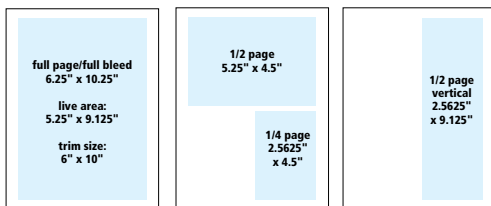

DISTRIBUTION: 21,000

Polybagged with May 2018 issue of *Spree* and mailed to all subscribers, key community partners & a controlled circulation list.

DEADLINE: March 1, 2018

PREMIUM POSITIONS

| Size | Rate |
|--------------------|---------|
| Front Cover | \$2,995 |
| Back Cover | \$2,895 |
| Inside Front Cover | \$2,495 |
| Inside Back Cover | \$2,495 |
| 2 Page Spread | \$3,150 |

ADVERTISING SIZES AND RATES

| Size | Rate |
|-----------------|---------|
| Full Page | \$1,695 |
| 1/2 Page H or V | \$ 950 |
| 1/4 Page | \$ 475 |

Add 15% for any additional guaranteed premium positions.

ADVERTISING SIZES AND RATES

| Size | Rate |
|------------------------|---------|
| Full Page | \$3,005 |
| 2/3 Page | \$2,340 |
| 1/2 Page H or Island | \$2,030 |
| 1/3 Page V or Sq | \$1,575 |
| 1/4 Page (4 to a page) | \$ 900 |
| 1/6 Page H or V | \$ 830 |
| 1/6 Page Profile | \$ 699 |

ADVERTISING SIZES AND RATES

| Size | Rate |
|-----------------|----------|
| Full Page | \$ 1,175 |
| 1/2 Page H or V | \$ 695 |
| 1/4 Page | \$ 550 |
| 1/8 Page | \$ 395 |

Add 15% for any other guaranteed premium positions