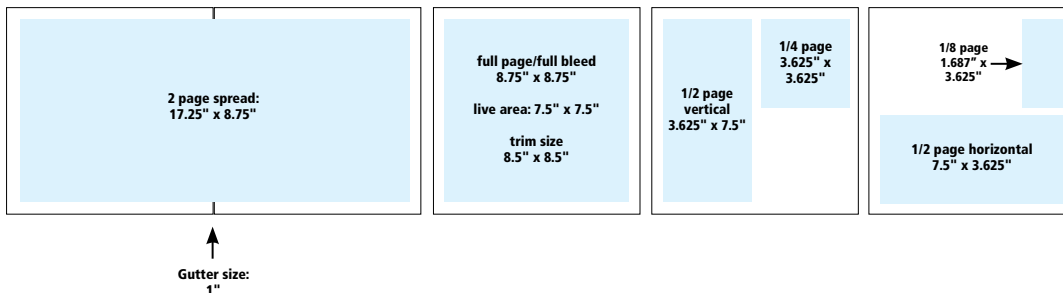

ADVERTISING SIZES AND RATES

| Size | Rate |
|-----------------|----------|
| Full Page | \$ 1,175 |
| 1/2 Page H or V | \$ 695 |
| 1/4 Page | \$ 550 |
| 1/8 Page | \$ 395 |

Add 15% for any other guaranteed premium positions

DISTRIBUTION: 21,000

Direct mailed to arrive Thanksgiving Wednesday to all *Spree* subscribers, key community partners & a controlled circulation list.

DEADLINE: October 4, 2018

PREMIUM POSITIONS

| Size | Rate |
|--------------------|----------|
| Front Cover | \$ 2,795 |
| Back Cover | \$ 2,595 |
| Inside Front Cover | \$ 1,775 |
| Inside Back Cover | \$ 1,775 |
| 2 Page Spread | \$ 2,235 |