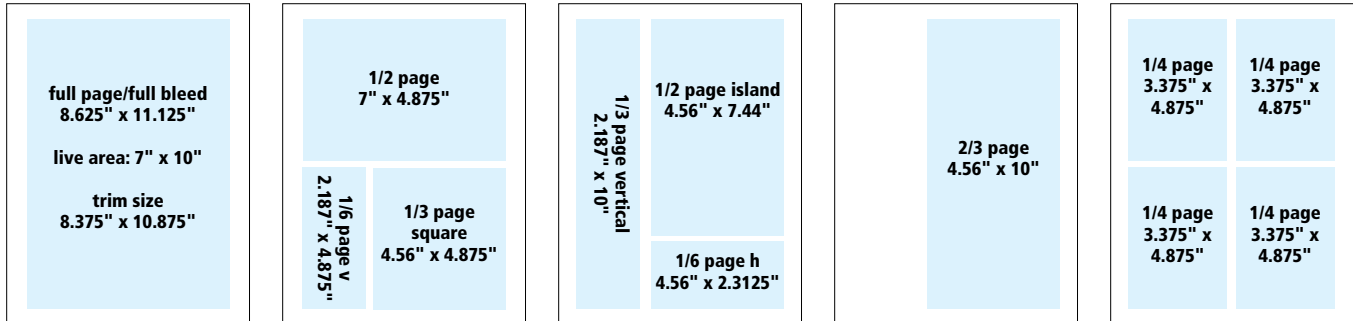

BUFFALO SPREE MAGAZINE RATES & SPECS

Rates effective as of January 1, 2018

All rates include full color

PREMIUM POSITIONS

Size	1x	3x	6x	9x	12x
Back Cover	\$8,315	\$7,780	\$7,105	\$6,680	\$6,120
Inside Front Cover	\$5,295	\$4,960	\$4,590	\$4,265	\$3,930
Inside Back Cover	\$5,295	\$4,960	\$4,590	\$4,265	\$3,930
HOME					
Inside Front Cover	\$3,125				

• Add 15% for any other guaranteed premium positions

ADVERTISING SIZES AND RATES

Size	1x	3x	6x	9x	12x
Full Page	\$4,575	\$4,240	\$3,460	\$3,005	\$2,785
2/3 Page	\$3,670	\$3,330	\$2,790	\$2,340	\$2,115
1/2 Page	\$3,120	\$2,890	\$2,250	\$2,030	\$1,805
1/3 Page	\$2,315	\$2,085	\$1,805	\$1,575	\$1,350
1/6 Page	\$1,195	\$1,080	\$935	\$830	\$730

ADVERTISING SIZES AND RATES (4 TO A PAGE)

Size	1x	3x	6x	9x	12x
1/4 Page	\$1,390	\$1,275	\$1,015	\$900	\$785

DINING GUIDE ADS - ADS WILL APPEAR ON DINING GUIDE PAGES

Size	1x	6x	12x
1/6 Page Vertical	\$785	\$670	\$560
1/6 Page Horizontal	\$785	\$670	\$560
1/12 Page	\$565	\$440	\$340

• 50 words • Image: 2.25" x 1.5" • 300 dpi • Headshot: 1" x 0.875"

SPREE SHOPS

Size	1x	6x	12x
1 unit	\$570	\$495	\$440

BEST OF WNY

Size	Dimensions	Rate
1/6 Unit - V only	2.187" x 4.875"	\$580
1/12 Unit	2.187" x 2.34"	\$290