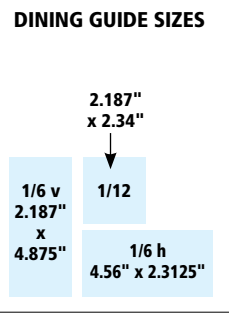

BUFFALO SPREE MAGAZINE RATES & SPECS

Rates effective as of January 1, 2018

All rates include full color

PREMIUM POSITIONS

Size	1x	3x	6x	9x	12x
Back Cover	$8,315	$7,780	$7,105	$6,680	$6,120
Inside Front Cover	$5,295	$4,960	$4,590	$4,265	$3,930
Inside Back Cover	$5,295	$4,960	$4,590	$4,265	$3,930
HOME					
Inside Front Cover	$3,125				

• Add 15% for any other guaranteed premium positions

ADVERTISING SIZES AND RATES

Size	1x	3x	6x	9x	12x
Full Page	$4,575	$4,240	$3,460	$3,005	$2,785
2/3 Page	$3,670	$3,330	$2,790	$2,340	$2,115
1/2 Page	$3,120	$2,890	$2,250	$2,030	$1,805
1/3 Page	$2,315	$2,085	$1,805	$1,575	$1,350
1/6 Page	$1,195	$1,080	$935	$830	$730

ADVERTISING SIZES AND RATES (4 TO A PAGE)

Size	1x	3x	6x	9x	12x
1/4 Page	$1,390	$1,275	$1,015	$900	$785

DINING GUIDE ADS - ADS WILL APPEAR ON DINING GUIDE PAGES

Size	1x	6x	12x
1/6 Page Vertical	$785	$670	$560
1/6 Page Horizontal	$785	$670	$560
1/12 Page	$565	$440	$340

ENHANCED DINING GUIDE LISTINGS

Includes:

- Logo
- Highlighted restaurant listing
- Address, phone, hours + 20 words of copy
- Maximum width logo size: 0.9375"
- Purchase 12x for **$935**
- Purchase 6x for **$735**
- With any 6x or more display ad purchase, receive an Enhanced Listing for only **$467.50** per year - **a 50% savings!**

Purchase an Enhanced Listing & receive the Enhanced online Dining Guide **FREE!**

PRICES FOR:

- belly bands
- split cover
- bind ins
- tip ons
- blow ins
- inserts
- gate folds
- polybags
- photography
- advertorial assistance

all available upon request