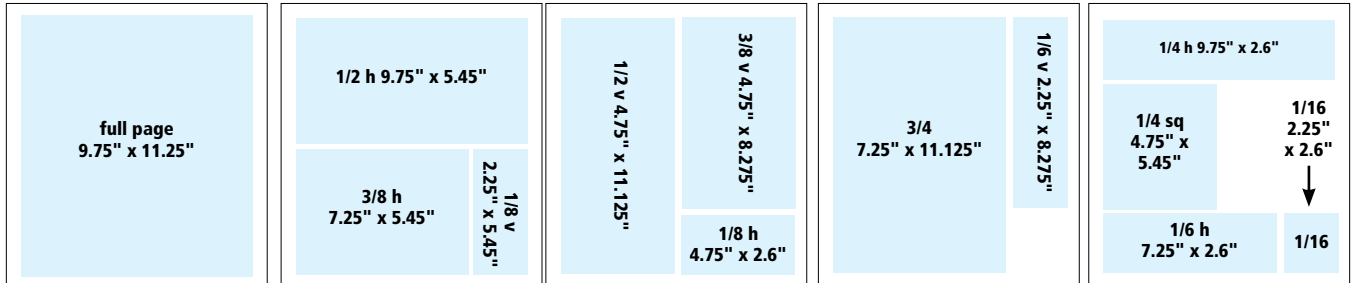

FOREVER YOUNG RATES & SPECS

All rates include full color

PREMIUM POSITIONS

| Size | 1x | 3x | 6x | 9x | 12x |
|--------------------|---------|---------|---------|---------|---------|
| Back Cover | \$3,120 | \$3,015 | \$2,915 | \$2,810 | \$2,705 |
| Inside Front Cover | \$2,675 | \$2,560 | \$2,455 | \$2,340 | \$2,115 |
| Inside Back Cover | \$2,675 | \$2,560 | \$2,455 | \$2,340 | \$2,115 |

Front cover and feature story: Ask your rep for details! \$3,500

ADVERTISING SIZES AND RATES

| Size | 1x | 3x | 6x | 9x | 12x |
|-----------|----------|---------|---------|---------|---------|
| Full Page | \$ 2,225 | \$2,000 | \$1,895 | \$1,780 | \$1,665 |
| 3/4 Page | \$ 1,770 | \$1,665 | \$1,445 | \$1,335 | \$1,260 |
| 1/2 Page | \$ 1,340 | \$1,225 | \$1,110 | \$1,065 | \$1,005 |
| 3/8 Page | \$ 890 | \$ 780 | \$ 665 | \$ 615 | \$ 560 |
| 1/4 Page | \$ 665 | \$ 625 | \$ 595 | \$ 565 | \$ 500 |
| 1/6 Page | \$ 560 | \$ 499 | \$ 445 | \$ 385 | \$ 335 |
| 1/8 Page | \$ 420 | \$ 375 | \$ 335 | \$ 310 | \$ 275 |
| 1/16 Page | \$ 280 | \$ 255 | \$ 225 | \$ 205 | \$ 165 |

CLASSIFIED

| | |
|---|--------------|
| In Column Display Classified: 1.8" w x # of inches high | |
| \$40 per inch | \$8 per line |

www.foreveryoungwny.com

For full web exposure on every page, ask your rep for details.

| Size | Dimensions | Rate p/month |
|-----------|------------------|--------------|
| Banner ad | 728 x 90 pixels | \$400 |
| Island | 300 x 250 pixels | \$300 |
| Video | | \$400 |