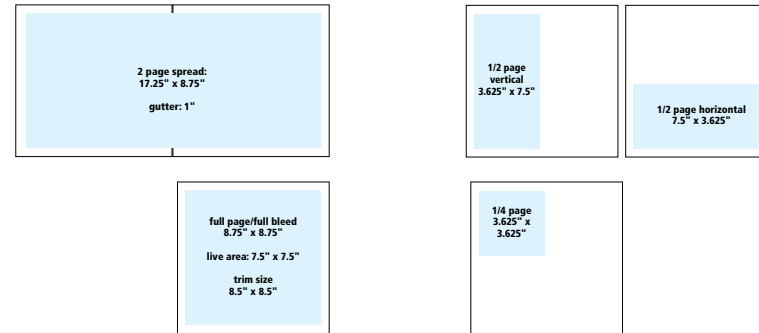

Dining Guide / CHEERS716!

Size	Dimensions (w x h)
1/6 Page Vertical	2.187" x 4.875"
1/6 Page Horizontal	4.56" x 2.3125"
1/12 Page	2.187" x 2.34"

Best of Buffalo

Size	Dimensions (w x h)
1 Unit	sizes vary

Neighborhoods

Size	Dimensions (w x h)
Premium Page unit	3 x 3 photo, 20 words copy

all Buffalo Spree Magazine ad sizes above also available

Best of WNY

Size	Dimensions (w x h)
1/12 Unit	2.187" x 2.34"

ON THE TOWN & HOLIDAY SHOPPING GUIDE

Size	Dimensions (w x h)
2 Page Spread	17.25" x 8.75"
Front Cover	8.75" x 8.75"
Full Page w/bleed	8.75" x 8.75"
Full Page (live area)	7.5" x 7.5"
1/2 Page Vertical	3.625" x 7.5"
1/2 Page Horizontal	7.5" x 3.625"
1/4 Page	3.625" x 3.625"
Trim size: 8.5" x 8.5"	

THEATER & EVENT PROGRAM BOOKS

Size	Dimensions (w x h)
Full Page w/ bleed	5.75" x 8.75"
Full Page (live area)	4.5" x 7.5"
1/2 Page Horizontal	4.5" x 3.625"
1/2 Page Vertical	2.125" x 7.5"
1/4 Page Horizontal	4.5" x 1.687"
1/4 Page Vertical	2.125" x 3.625"
1/8 Page	2.125" x 1.687"
Trim size: 5.5" x 8.5"	