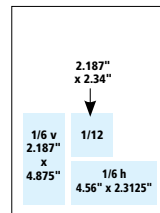

BUFFALO SPREE PUBLISHING GUIDELINES & SPECS FOR ALL PRODUCTS

BUFFALO SPREE MAGAZINE & MEDICINE IN WNY Advertising Sizes

Size	Dimensions (w x h)
Full Page w/ bleed	8.625" x 11.125"
Full Page (live area)	7" x 10"
2/3 Page	4.56" x 10"
1/2 Page Horizontal	7" x 4.875"
1/2 Page Island	4.56" x 7.44"
1/3 Page Vertical	2.187" x 10"
1/3 Page Square	4.56" x 4.875"
1/6 Page Vertical	2.187" x 4.875"
1/6 Page Horizontal	4.56" x 2.3125"
1/4 Page (4 to a page)	3.375" x 4.875"
Trim size: 8.375" x 10.875"	

Dining Guide / CHEERS716!

Size	Dimensions (w x h)
1/6 Page Vertical	2.187" x 4.875"
1/6 Page Horizontal	4.56" x 2.3125"
1/12 Page	2.187" x 2.34"

Best of Buffalo

Size	Dimensions (w x h)
1 Unit	sizes vary

Neighborhoods

Size	Dimensions (w x h)
Premium Page unit	3 x 3 photo, 20 words copy

all Buffalo Spree Magazine ad sizes above also available

Best of WNY

Size	Dimensions (w x h)
1/12 Unit	2.187" x 2.34"

ON THE TOWN & HOLIDAY SHOPPING GUIDE

Size	Dimensions (w x h)
2 Page Spread	17.25" x 8.75"
Front Cover	8.75" x 8.75"
Full Page w/bleed	8.75" x 8.75"
Full Page (live area)	7.5" x 7.5"
1/2 Page Vertical	3.625" x 7.5"
1/2 Page Horizontal	7.5" x 3.625"
1/4 Page	3.625" x 3.625"
Trim size: 8.5" x 8.5"	