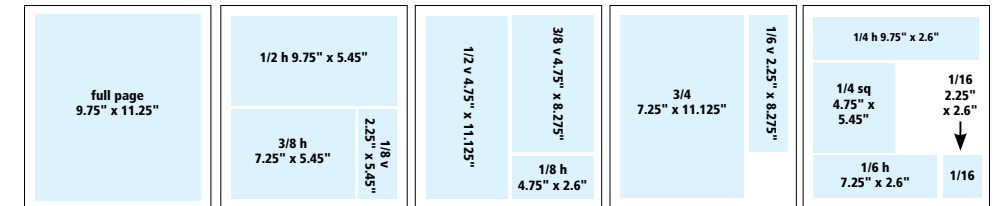

Dining Guide / CHEERS716!

Size	Dimensions (w x h)
1/6 Page Vertical	2.187" x 4.875"
1/6 Page Horizontal	4.56" x 2.3125"
1/12 Page	2.187" x 2.34"

Best of Buffalo

Size	Dimensions (w x h)
1 Unit	sizes vary

Neighborhoods

Size	Dimensions (w x h)
Premium Page unit	3 x 3 photo, 20 words copy

all Buffalo Spree Magazine ad sizes above also available

Best of WNY

Size	Dimensions (w x h)
1/12 Unit	2.187" x 2.34"

ON THE TOWN & HOLIDAY SHOPPING GUIDE

Size	Dimensions (w x h)
2 Page Spread	17.25" x 8.75"
Front Cover	8.75" x 8.75"
Full Page w/bleed	8.75" x 8.75"
Full Page (live area)	7.5" x 7.5"
1/2 Page Vertical	3.625" x 7.5"
1/2 Page Horizontal	7.5" x 3.625"
1/4 Page	3.625" x 3.625"
Trim size: 8.5" x 8.5"	

THEATER & EVENT PROGRAM BOOKS

Size	Dimensions (w x h)
Full Page w/ bleed	5.75" x 8.75"
Full Page (live area)	4.5" x 7.5"
1/2 Page Horizontal	4.5" x 3.625"
1/2 Page Vertical	2.125" x 7.5"
1/4 Page Horizontal	4.5" x 1.687"
1/4 Page Vertical	2.125" x 3.625"
1/8 Page	2.125" x 1.687"
Trim size: 5.5" x 8.5"	