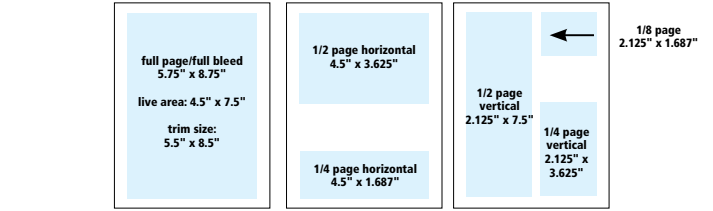

Dining Guide / CHEERS716!

Size	Dimensions (w x h)
1/6 Page Vertical	2.187" x 4.875"
1/6 Page Horizontal	4.56" x 2.3125"
1/12 Page	2.187" x 2.34"

Best of Buffalo

Size	Dimensions (w x h)
1 Unit	sizes vary

Neighborhoods

Size	Dimensions (w x h)
Premium Page unit	3 x 3 photo, 20 words copy

all Buffalo Spree Magazine ad sizes above also available

Best of WNY

Size	Dimensions (w x h)
1/12 Unit	2.187" x 2.34"

ON THE TOWN & HOLIDAY SHOPPING GUIDE

Size	Dimensions (w x h)
2 Page Spread	17.25" x 8.75"
Front Cover	8.75" x 8.75"
Full Page w/bleed	8.75" x 8.75"
Full Page (live area)	7.5" x 7.5"
1/2 Page Vertical	3.625" x 7.5"
1/2 Page Horizontal	7.5" x 3.625"
1/4 Page	3.625" x 3.625"
Trim size: 8.5" x 8.5"	

THEATER & EVENT PROGRAM BOOKS

Size	Dimensions (w x h)
Full Page w/ bleed	5.75" x 8.75"
Full Page (live area)	4.5" x 7.5"
1/2 Page Horizontal	4.5" x 3.625"
1/2 Page Vertical	2.125" x 7.5"
1/4 Page Horizontal	4.5" x 1.687"
1/4 Page Vertical	2.125" x 3.625"
1/8 Page	2.125" x 1.687"
Trim size: 5.5" x 8.5"	