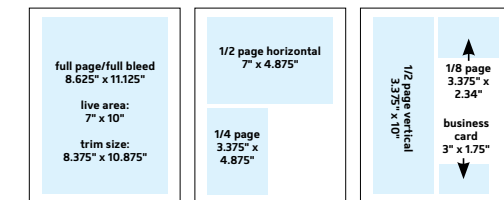

Size	Dimensions (w x h)
Premium Page unit	3 x 3 photo, 20 words copy

all Buffalo Spree Magazine ad sizes above also available

Best of WNY

Size	Dimensions (w x h)
1/12 Unit	2.187" x 2.34"

ON THE TOWN & HOLIDAY SHOPPING GUIDE

Size	Dimensions (w x h)
2 Page Spread	17.25" x 8.75"
Front Cover	8.75" x 8.75"
Full Page w/bleed	8.75" x 8.75"
Full Page (live area)	7.5" x 7.5"
1/2 Page Vertical	3.625" x 7.5"
1/2 Page Horizontal	7.5" x 3.625"
1/4 Page	3.625" x 3.625"
Trim size: 8.5" x 8.5"	

THEATER & EVENT PROGRAM BOOKS

Size	Dimensions (w x h)
Full Page w/ bleed	5.75" x 8.75"
Full Page (live area)	4.5" x 7.5"
1/2 Page Horizontal	4.5" x 3.625"
1/2 Page Vertical	2.125" x 7.5"
1/4 Page Horizontal	4.5" x 1.687"
1/4 Page Vertical	2.125" x 3.625"
1/8 Page	2.125" x 1.687"
Trim size: 5.5" x 8.5"	

FOREVER YOUNG

Size	Dimensions (w x h)
Cover Strip	9.75" x 1.5"
Full Page	9.75" x 11.25"
3/4 Page Vertical	7.25" x 11.125"
1/2 Page Vertical	4.75" x 11.125"
1/2 Page Horizontal	9.75" x 5.45"
3/8 Page Vertical	4.75" x 8.275"
3/8 Page Horizontal	7.25" x 5.45"
1/4 Page Square	4.75" x 5.45"
1/4 Page Horizontal	9.75" x 2.6"
1/6 Page Vertical	2.25" x 8.275"
1/6 Page Horizontal	7.25" x 2.6"
1/8 Page Vertical	2.25" x 5.45"
1/8 Page Horizontal	4.75" x 2.6"
1/16 Page	2.25" x 2.6"
Find & Save - 1 unit	4.75" x 2.6"