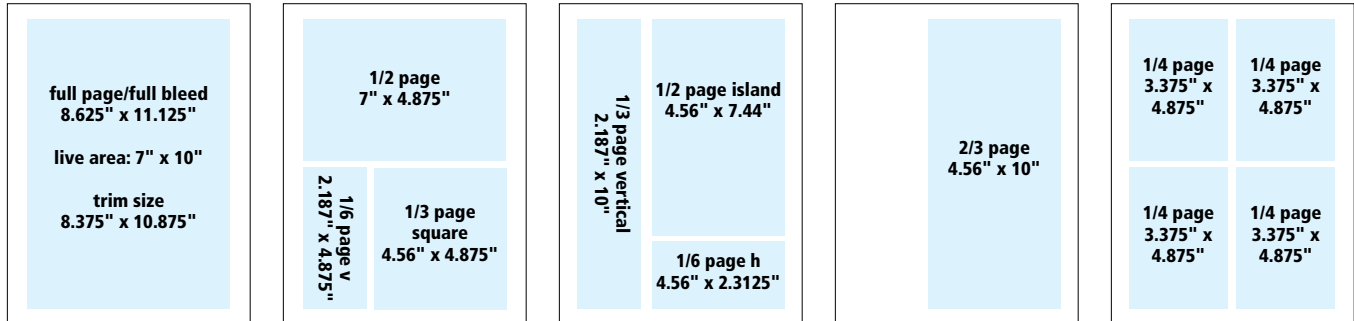

BUFFALO SPREE MAGAZINE RATES & SPECS

Rates effective as of January 1, 2019

All rates include full color

PREMIUM POSITIONS

Size	1x	3x	6x	9x	12x
Back Cover	\$8,550	\$8,000	\$7,300	\$6,850	\$6,300
Inside Front Cover	\$5,450	\$5,100	\$4,725	\$4,390	\$4,025
Inside Back Cover	\$5,450	\$5,100	\$4,725	\$4,390	\$4,025

• Add 15% for any other guaranteed premium positions

HOME / STYLE / LIVING WELL

Size	1x	2x	3x	4x
Inside Front Cover	\$4,950	\$4,150	\$3,650	\$3,250

ADVERTISING SIZES AND RATES

Size	1x	3x	6x	9x	12x
Full Page	\$4,800	\$4,450	\$3,630	\$3,150	\$2,925
2/3 Page	\$3,850	\$3,500	\$2,925	\$2,450	\$2,225
1/2 Page	\$3,275	\$3,025	\$2,360	\$2,125	\$1,895
1/3 Page	\$2,430	\$2,175	\$1,895	\$1,650	\$1,425
1/6 Page	\$1,255	\$1,135	\$975	\$870	\$765

ADVERTISING SIZES AND RATES (4 TO A PAGE)

Size	1x	3x	6x	9x	12x
1/4 Page	\$1,300	\$1,225	\$999	\$865	\$800

DINING GUIDE ADS

ADS WILL APPEAR ON DINING GUIDE PAGES - RESTAURANTS AND FOOD SERVICE ADS ONLY

Size	1x	6x	12x
1/6 Page Vertical	\$745	\$625	\$500
1/6 Page Horizontal	\$745	\$625	\$500
1/12 Page	\$395	\$350	\$275

• 50 words • Image: 2.25" x 1.5" • 300 dpi • Headshot: 1" x 0.875"

BEST OF BUFFALO

Size	1x	6x	12x
1 unit	\$745	\$625	\$500

NEIGHBORHOODS

Size		
Premium lead page unit		\$650

• all other neighborhood ads priced at 12x rate