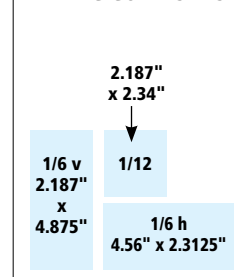

ADVERTISING SIZES AND RATES (4 TO A PAGE)

Size	1x	3x	6x	9x	12x
1/4 Page	\$1,300	\$1,225	\$999	\$865	\$800

DINING GUIDE ADS

ADS WILL APPEAR ON DINING GUIDE PAGES - RESTAURANTS AND FOOD SERVICE ADS ONLY

Size	1x	6x	12x
1/6 Page Vertical	\$745	\$625	\$500
1/6 Page Horizontal	\$745	\$625	\$500
1/12 Page	\$395	\$350	\$275

ENHANCED DINING GUIDE LISTINGS

Includes:

- Photo, client provided, 3" x 3"
- Address, phone, hours + 20 words of copy
- Purchase 12x for **\$999**
- Purchase 6x for **\$750**
- With any 6x or more display ad purchase, receive an Enhanced Listing for only **\$450.00** per year - **over 50% savings!**

all available upon request

DINING GUIDE SIZES

BUFFALO SPREE MAGAZINE RATES & SPECS

Special Sections: *Best of Buffalo, Spree Living, Cheers716!, Neighborhoods Best Of WNY, Faces of WNY*

SPREE LIVING

Size	1x	3x	6x	9x	12x
1/6 Page Horizontal	\$745	\$700	\$625	\$550	\$415