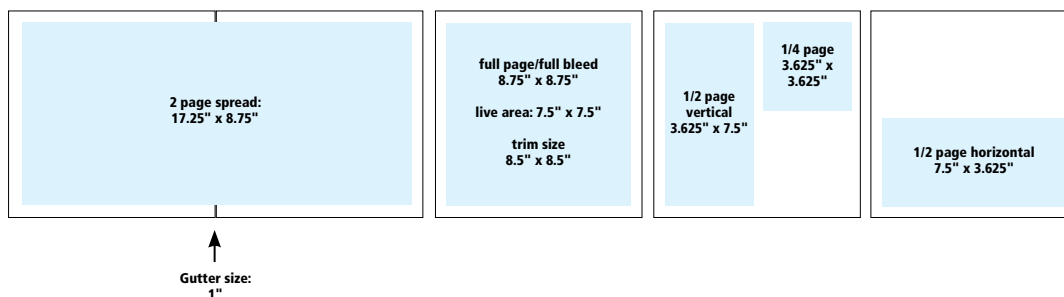

DISTRIBUTION: 21,000

Direct mailed to arrive Thanksgiving Wednesday to all *Spree* subscribers, key community partners, and a controlled circulation list.

DEADLINE: October 4, 2019

PREMIUM POSITIONS

Size	Rate
Front Cover	\$ 2,895
Back Cover	\$ 2,650
Inside Front Cover	\$ 1,850
Inside Back Cover	\$ 1,850
Pages 1-5	\$ 1,425

ADVERTISING SIZES AND RATES

Size	Rate
2 Page Spread	\$ 2,199
Full Page	\$ 1,225
1/2 Page H or V	\$ 725
1/4 Page	\$ 395

Add 15% for any other guaranteed premium positions

All rates include full color