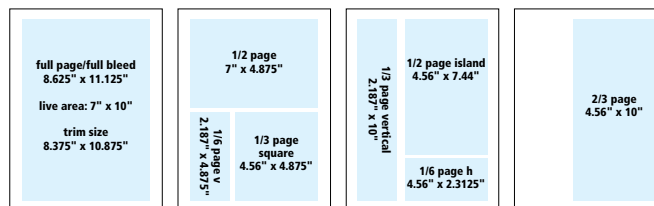

DISTRIBUTION: 21,000

Polybagged with October 2019 issue of *Spree* and mailed to all subscribers, key community partners, and a controlled circulation list.

DEADLINE: August 2, 2019

PREMIUM POSITIONS

Size	Rate
Front Cover	\$6,999
Back Cover	\$6,300
Inside Front Cover	\$4,025
Inside Back Cover	\$4,025

FACES OF WNY MEDICINE

Size	Rate
Full Page Full Color	\$2,599
- includes one photo shoot	
- 80 words of copy	

ADVERTISING SIZES AND RATES

Size	Rate
Full Page	\$2,925
2/3 Page	\$2,225
1/2 Page H or Island	\$1,895
1/3 Page V or Sq	\$1,425
1/4 Page (4 to a page)	\$ 800
1/6 Page H or V	\$ 765

Add 15% for any additional guaranteed premium positions.

MEDICAL PROFILES

Size	Rate
Quarter Page Full Color	\$725
- includes client provided photo	
- 65 words of copy	

ADVERTORIAL

	Rate
Ask The Expert (prototype)	\$2,599